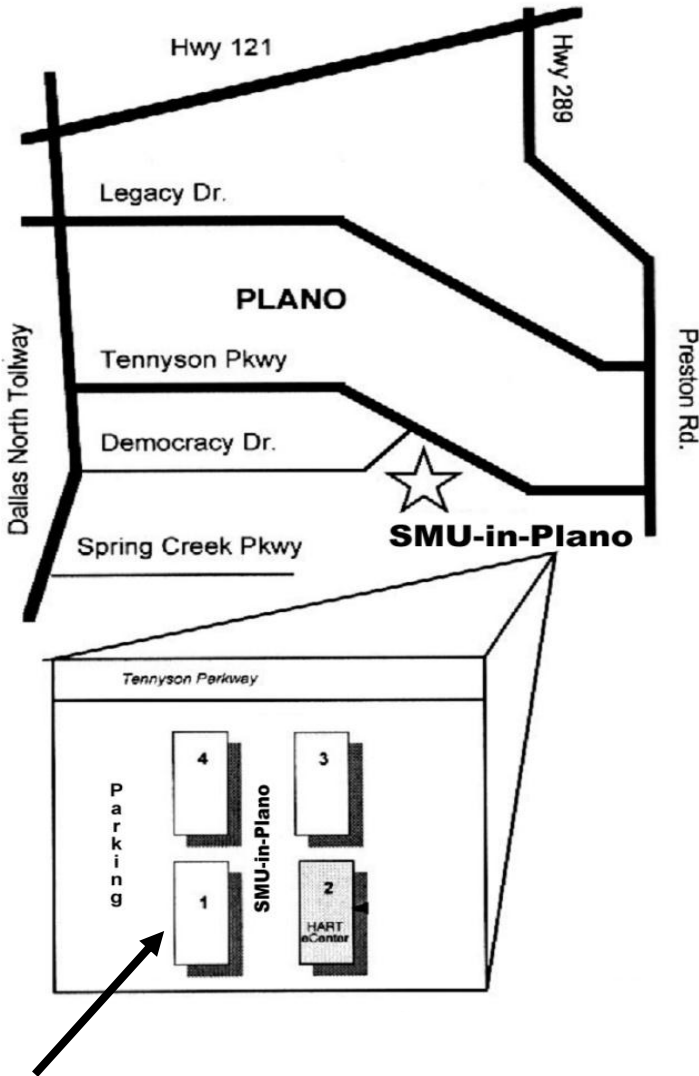

nonPareil.Institute SMU-in-Plano Campus Plano, Texas

Address:

nonPareil.Institute
SMU-in-Plano
5240 Tennyson Pkwy
Building One, Suite 105
Plano, Texas 75024
(972) 473-3593

(Enter Building 1 entrance facing the Parking lot, next to 5240, Building 1 sign. Go through double doors, turn right, go through door with nonPareil sign, proceed down the hall, turn left, nonPareil on the right – Welcome!)