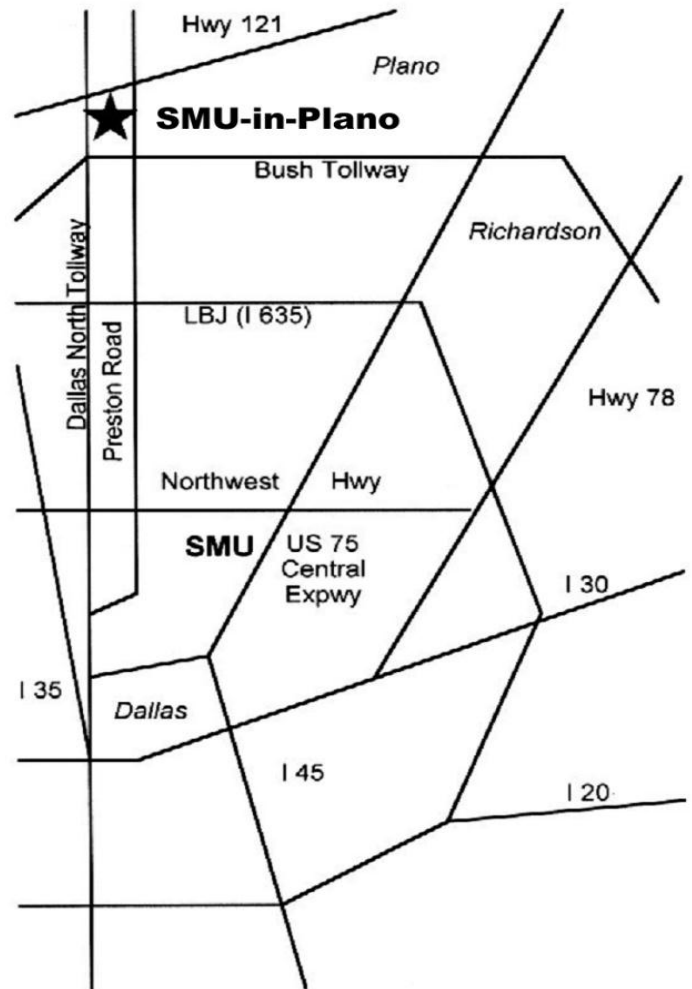

nonPareil.Institute SMU-in-Plano Campus Plano, Texas

Address:

nonPareil.Institute
SMU-in-Plano
5240 Tennyson Pkwy
Building One, Suite 105
Plano, Texas 75024
(972) 473-3593

(Enter Building 1 entrance facing the Parking lot, next to 5240, Building 1 sign. Go through double doors, turn right, go through door with nonPareil sign, proceed down the hall, turn left, nonPareil on the right – Welcome!)